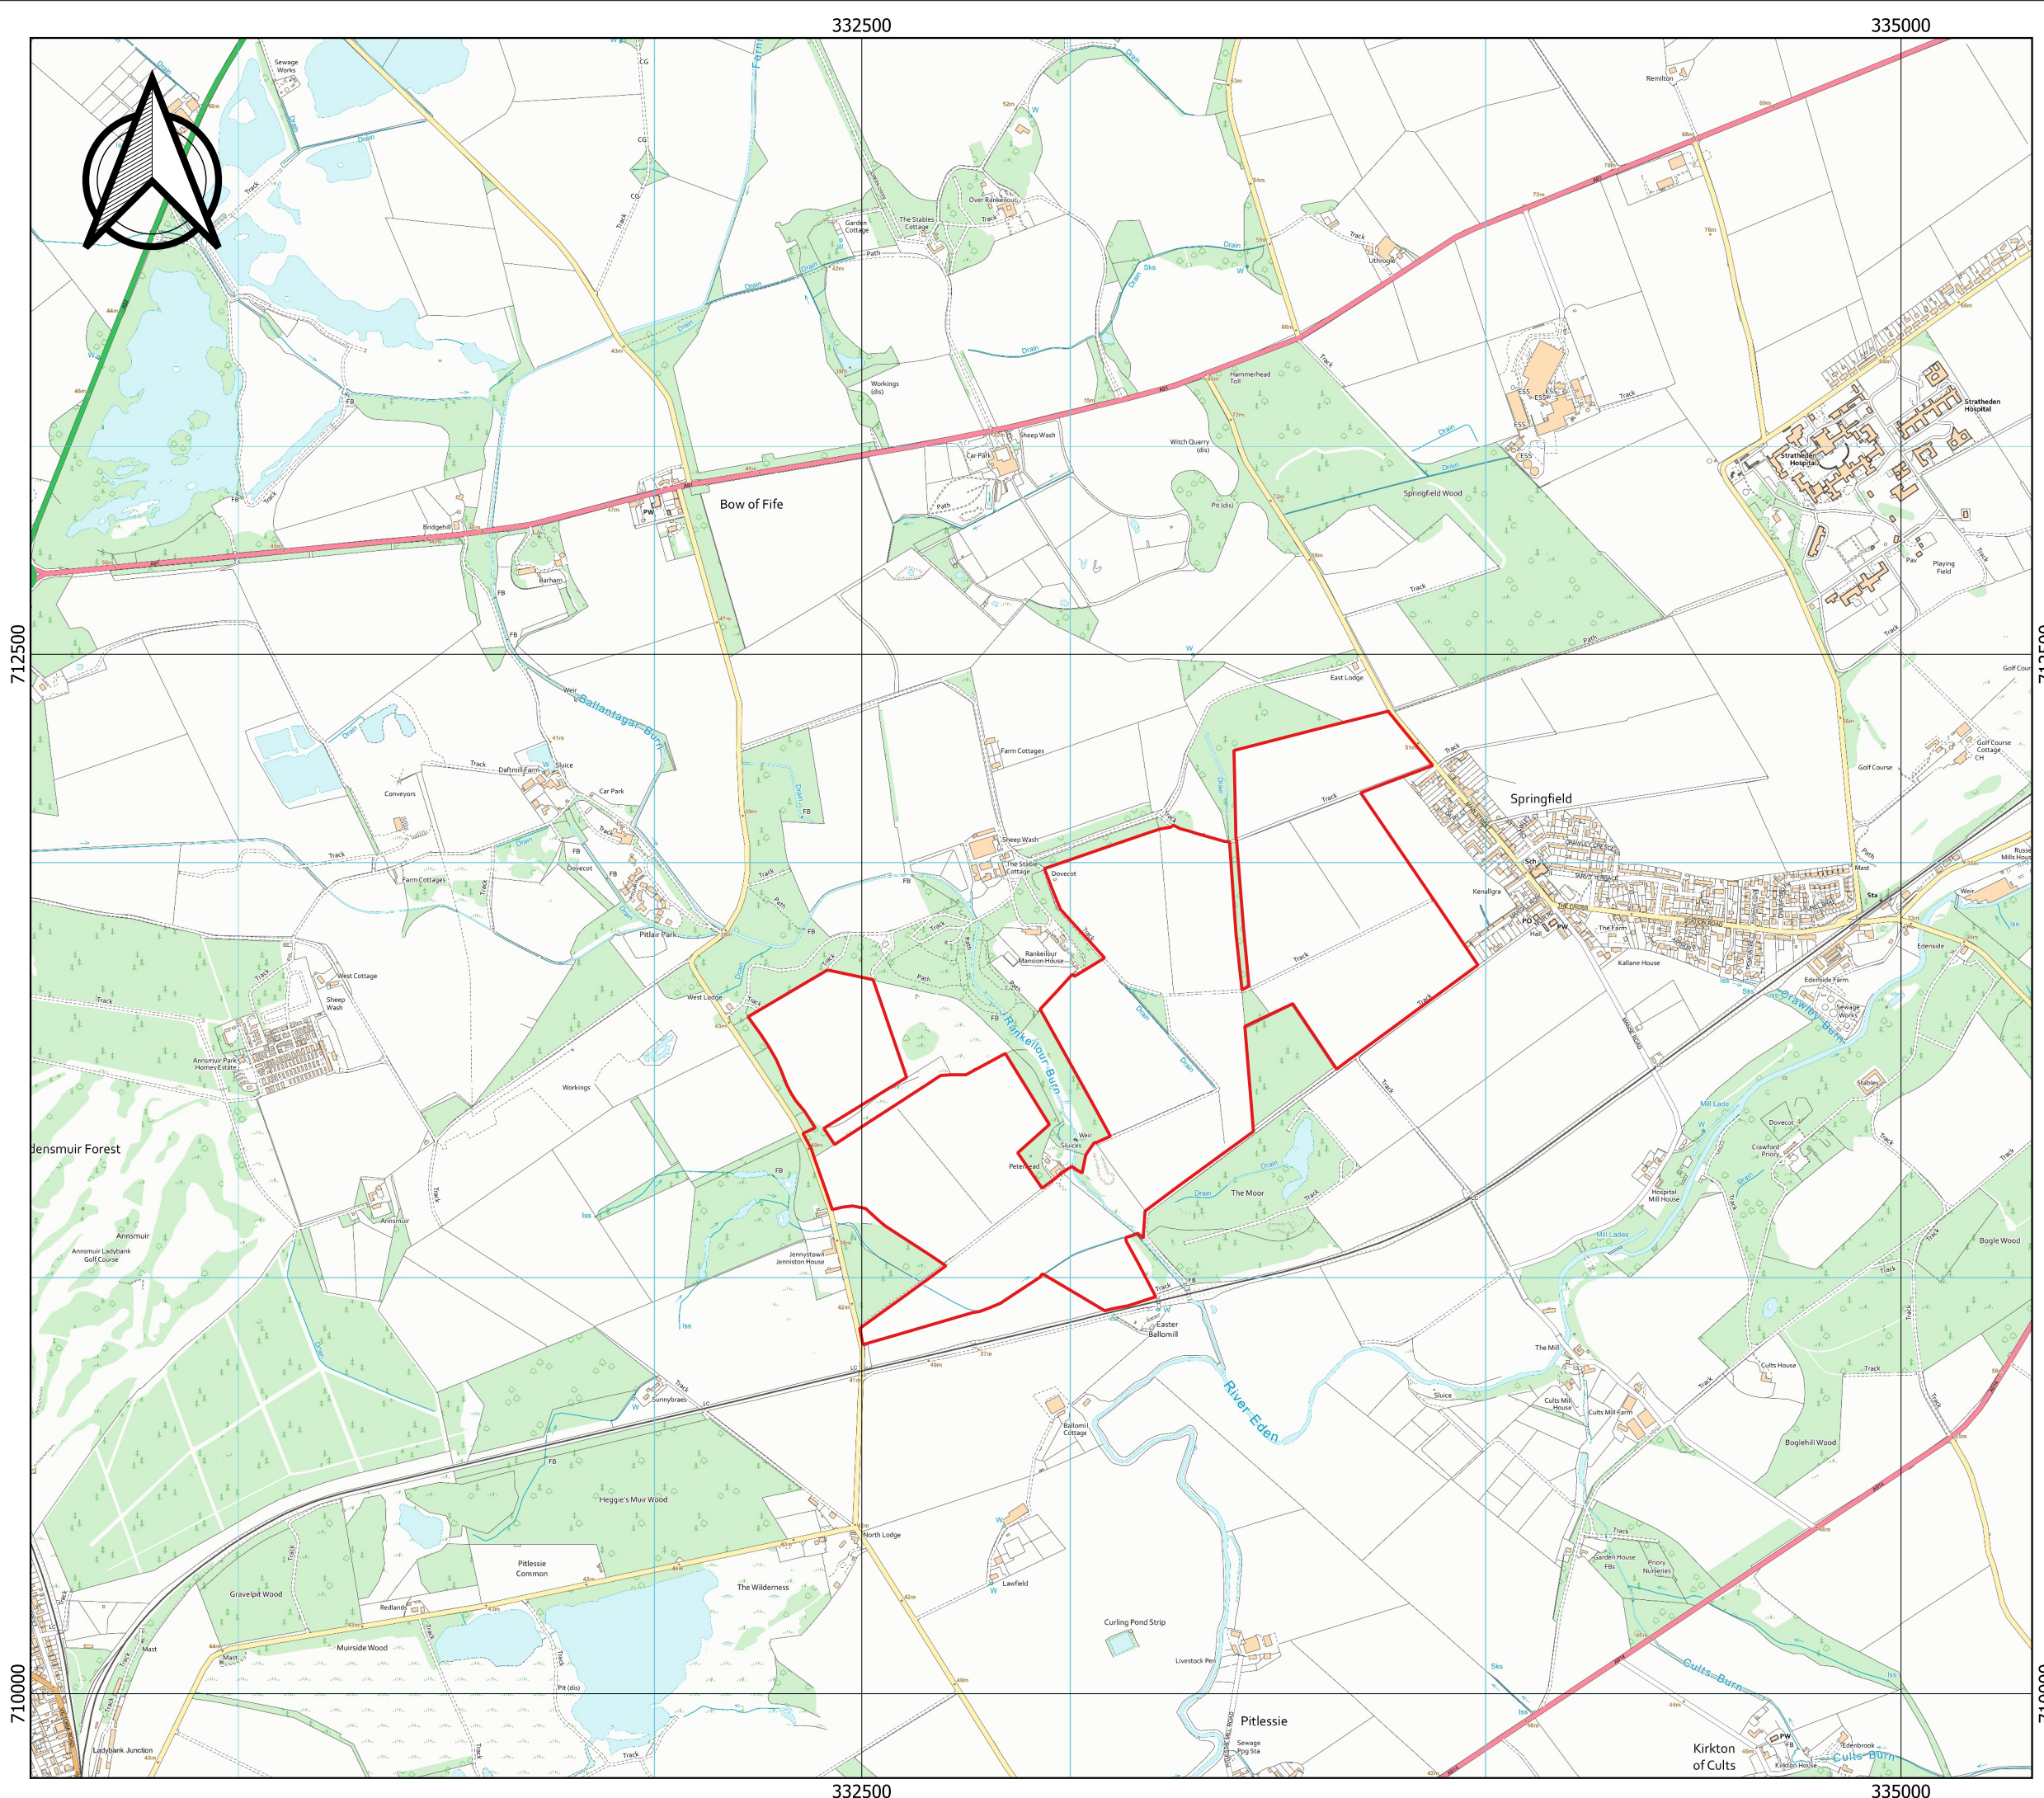

WEST SPRINGFIELD SOLAR & BESS FARM

SITE BOUNDARY

Legend

Site Boundary

NOTES:

Drawing Ref: West Springfield Solar & BESS _20250306

Background mapping is © Crown copyright & database rights.
All rights reserved, 2025, Licence number 0100031673

332500

335000

712500

712500

710000

710000

332500

335000